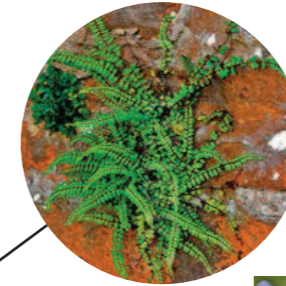

Australian State Coach from the Royal Mews in centre of stand on old brick roadway.