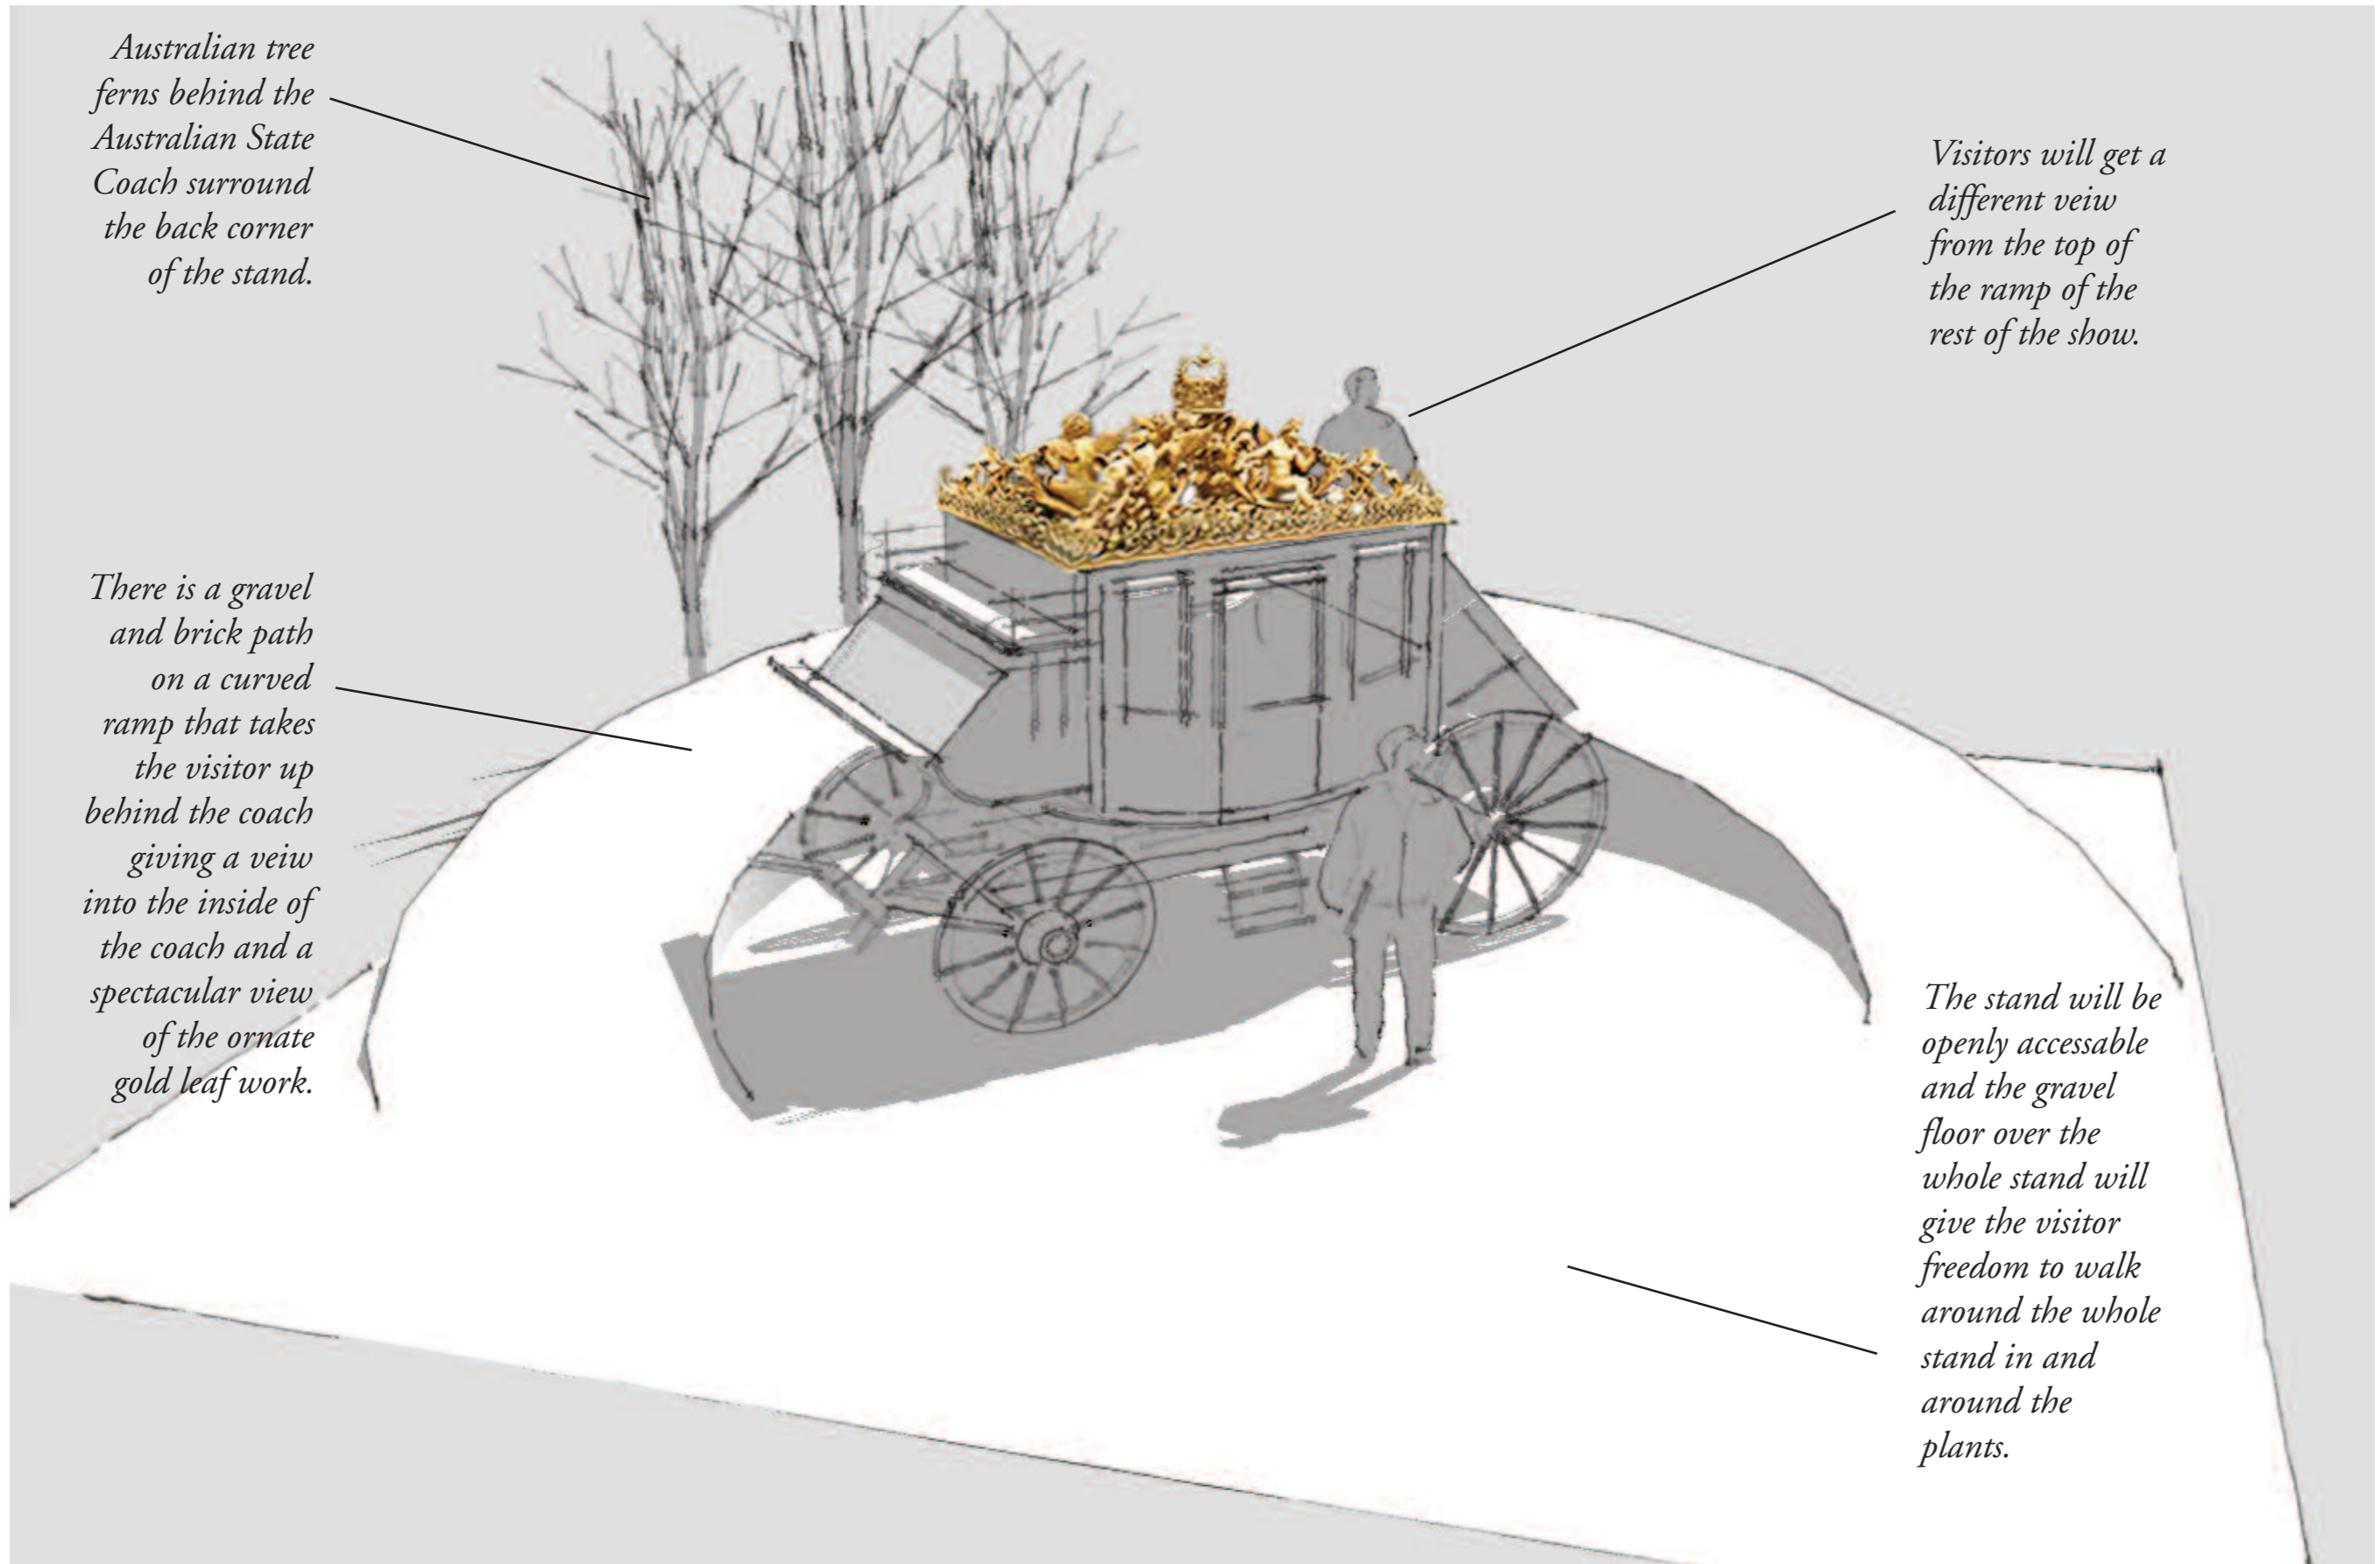

BOWDENS 2017 RHS CHELSEA FLOWER SHOW GARDEN

WITH AUSTRALIAN STATE COACH FROM THE ROYAL MEWS

Australian tree ferns behind the Australian State Coach surround the back corner of the stand.

Visitors will get a different view from the top of the ramp of the rest of the show.

There is a gravel and brick path on a curved ramp that takes the visitor up behind the coach giving a view into the inside of the coach and a spectacular view of the ornate gold leaf work.

The stand will be openly accessible and the gravel floor over the whole stand will give the visitor freedom to walk around the whole stand in and around the plants.